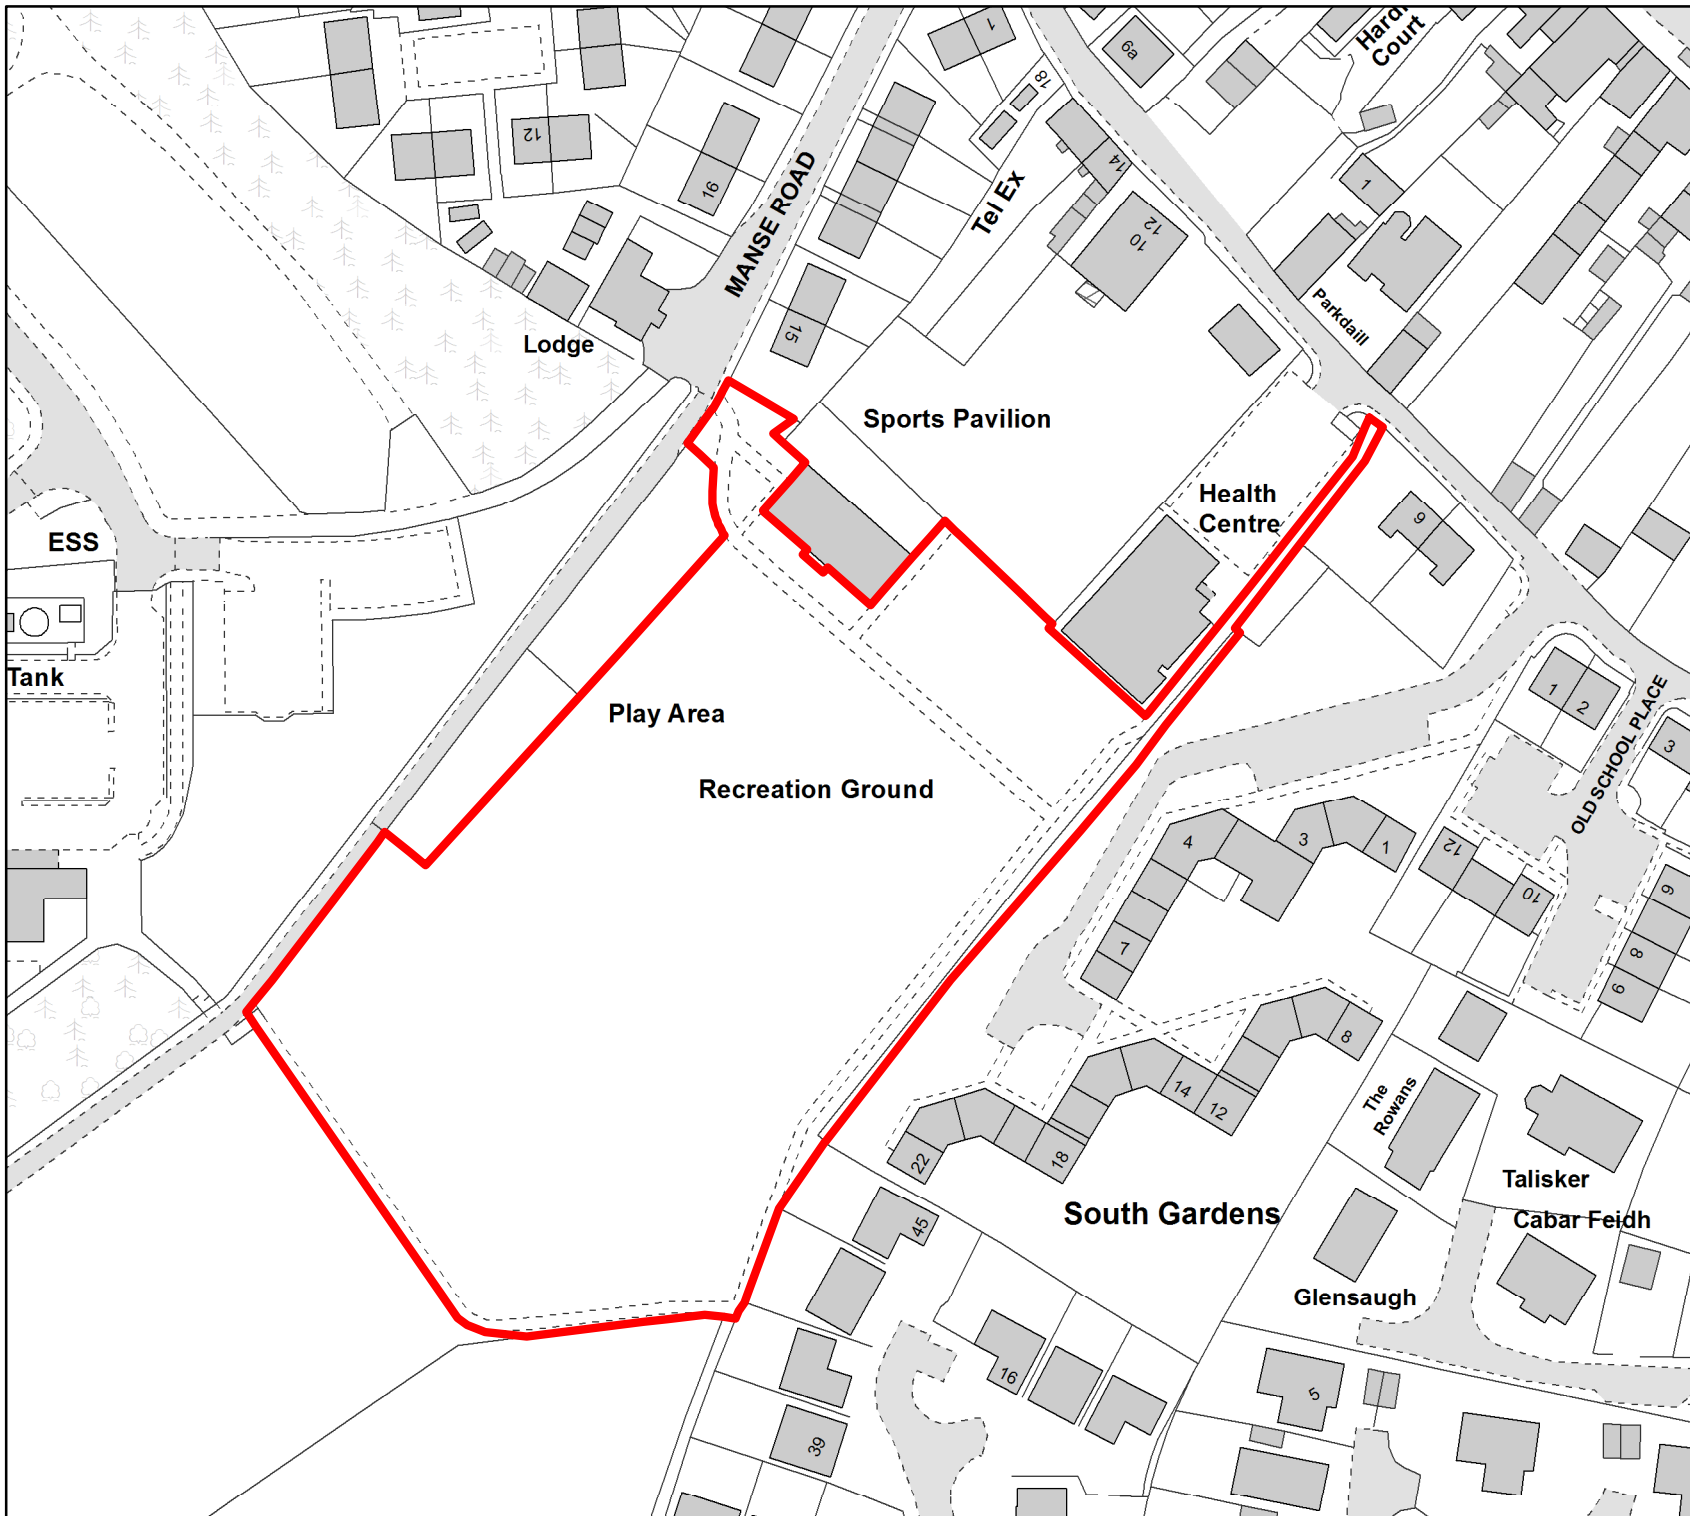

1:1,250

Park

**Lauder Recreation Park
Manse Road
Lauder**

Area: 11,600 sq m o.t.

UPRN: LD017/22

This map has been prepared by
Estate Management
Commercial Services
Crown Copyright all rights reserved.
Scottish Borders Council, Licence
100023423, 2019.